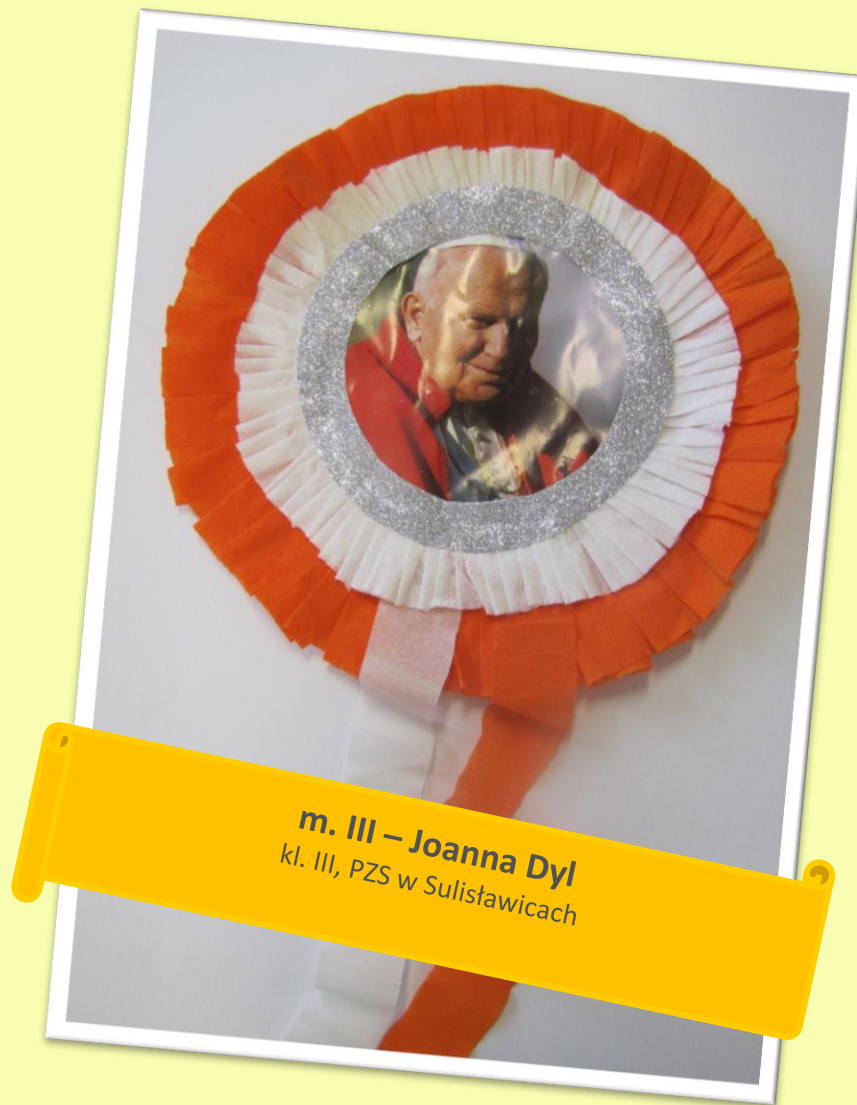

m. III – Joanna Dyl
kl. III, PZS w Sulisławicach