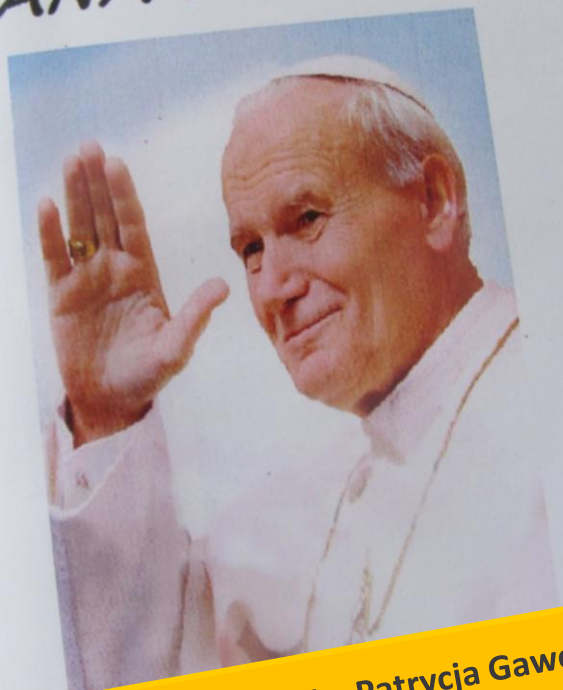

ALBUM
JANA PAWEŁA II

m. I – Patrycja Gawęł
kl. I a, PZS w Sulistawicach – Gimnazjum

Album
papieski. – Jan Paweł II